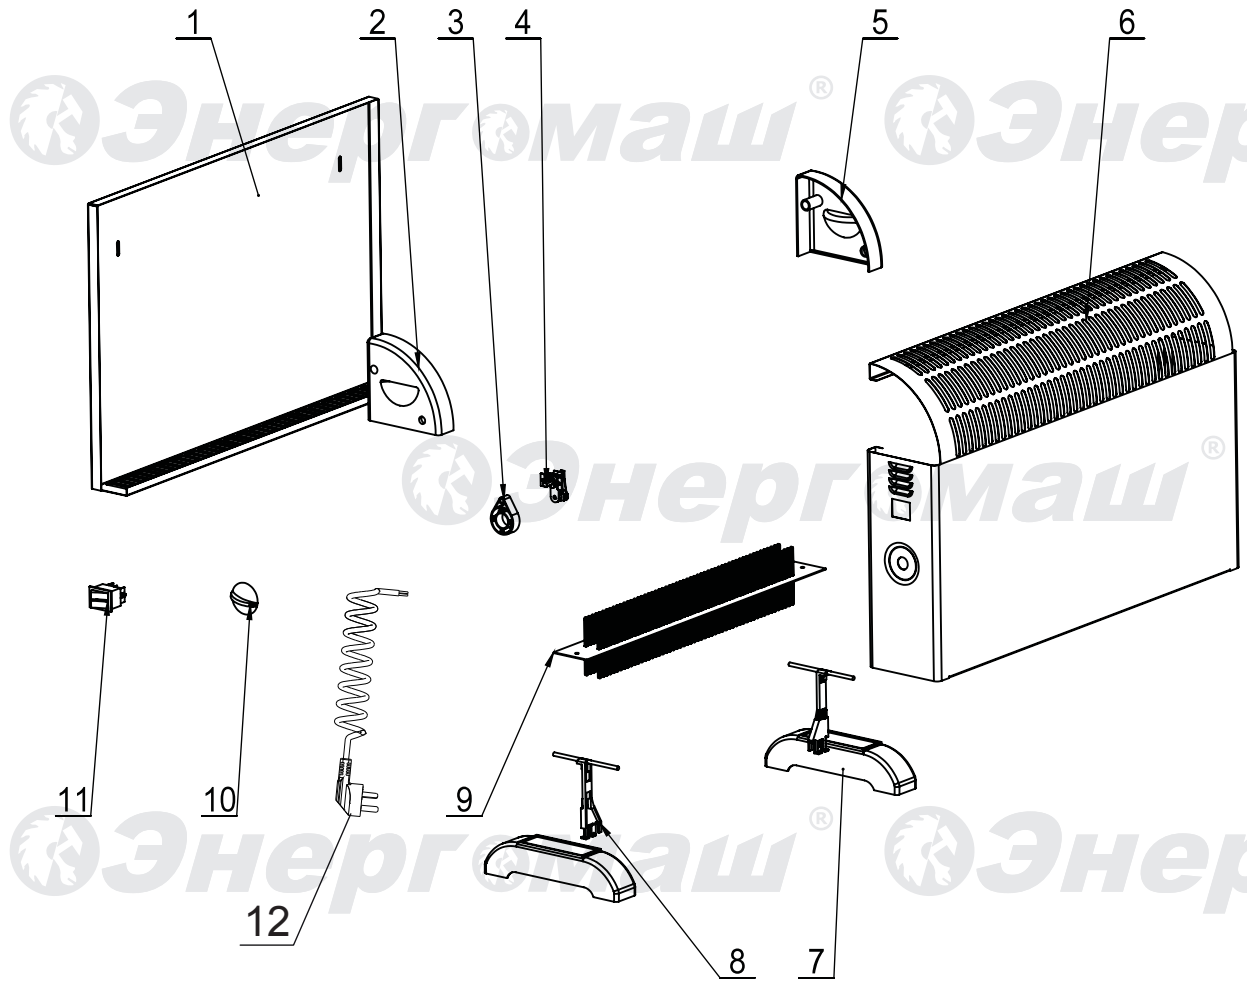

## KO-2000C

NO.	DESCRIPTION
1	Back cover
2	Left handle
3	Thermostat backup
4	Adjust thermostat
5	Right handle
6	Front cover
7	Feet
8	Heating wire backup
9	Heating wire
10	Thermostat knob
11	Switch
12	CABLE+PLUG